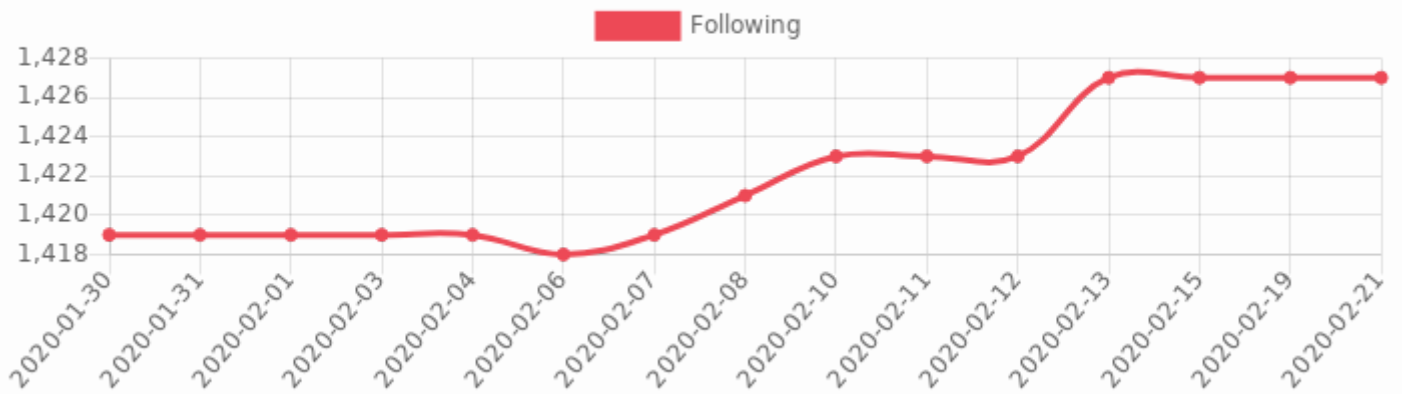

3.36%

Other Average Engagement

Engagement ?

3%

Average Likes ❤️

2,645,608

Average Comments 💬

20,213

People Statistics Summary

Followers evolution chart

Following evolution chart

Account Stats Summary

Showing last 15 entries.

Date 		Followers		Following		Uploads	
2020-02-21	Fri	79,348,735	+118904	1,427	-	4,643	-
2020-02-19	Wed	79,229,831	+78719	1,427	-	4,643	-
2020-02-15	Sat	79,151,112	+35621	1,427	-	4,643	+2
2020-02-13	Thu	79,115,491	+32610	1,427	+4	4,641	+1
2020-02-12	Wed	79,082,881	+27699	1,423	-	4,640	-
2020-02-11	Tue	79,055,182	+22123	1,423	-	4,640	+1
2020-02-10	Mon	79,033,059	+31760	1,423	+2	4,639	-
2020-02-08	Sat	79,001,299	+35630	1,421	+2	4,639	+1
2020-02-07	Fri	78,965,669	+14550	1,419	+1	4,638	-
2020-02-06	Thu	78,951,119	+24139	1,418	-1	4,638	+1
2020-02-04	Tue	78,926,980	+28531	1,419	-	4,637	-
2020-02-03	Mon	78,898,449	+42353	1,419	-	4,637	-
2020-02-01	Sat	78,856,096	+17696	1,419	-	4,637	-
2020-01-31	Fri	78,838,400	+24138	1,419	-	4,637	+1
2020-01-30	Thu	78,814,262	-	1,419	-	4,636	-
 Total Summary		+534473				+7	

Average Engagement Rate Chart

Each value in this chart is equal to the Average Engagement Rate of the account in that specific day.

Future Projections

Here you can see the approximated future projections based on your previous days averages

Time Until	Date	Followers	Uploads
Current Stats	2020-02-21	79,348,735	4,643
30 days	2020-03-22	80,150,455	4,673
60 days	2020-04-21	80,952,175	4,703
3 months	2020-05-21	81,753,895	4,733
6 months	2020-08-19	84,159,055	4,823
9 months	2020-11-17	86,564,215	4,913
1 year	2021-02-20	89,102,995	5,008
1 year and half	2021-08-21	93,966,763	5,190
2 years	2022-02-20	98,857,255	5,373