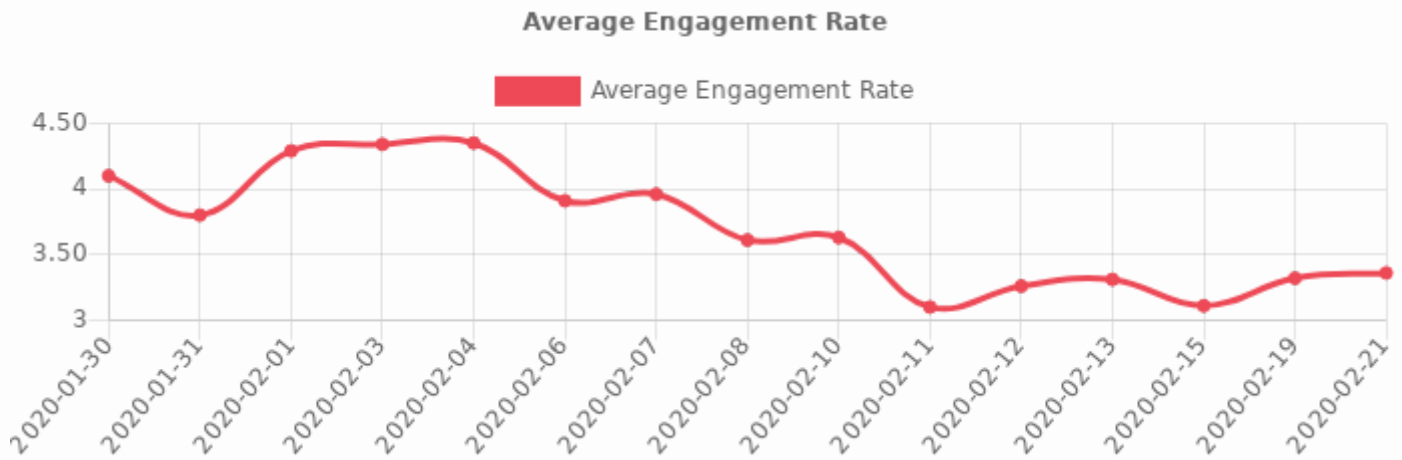

People Statistics Summary

Followers evolution chart

Following evolution chart

Account Stats Summary

Showing last 15 entries.

Date 		Followers		Following		Uploads	
2020-02-21	Fri	79,348,735	+118904	1,427	-	4,643	-
2020-02-19	Wed	79,229,831	+78719	1,427	-	4,643	-
2020-02-15	Sat	79,151,112	+35621	1,427	-	4,643	+2
2020-02-13	Thu	79,115,491	+32610	1,427	+4	4,641	+1
2020-02-12	Wed	79,082,881	+27699	1,423	-	4,640	-
2020-02-11	Tue	79,055,182	+22123	1,423	-	4,640	+1
2020-02-10	Mon	79,033,059	+31760	1,423	+2	4,639	-
2020-02-08	Sat	79,001,299	+35630	1,421	+2	4,639	+1
2020-02-07	Fri	78,965,669	+14550	1,419	+1	4,638	-
2020-02-06	Thu	78,951,119	+24139	1,418	-1	4,638	+1
2020-02-04	Tue	78,926,980	+28531	1,419	-	4,637	-
2020-02-03	Mon	78,898,449	+42353	1,419	-	4,637	-
2020-02-01	Sat	78,856,096	+17696	1,419	-	4,637	-
2020-01-31	Fri	78,838,400	+24138	1,419	-	4,637	+1
2020-01-30	Thu	78,814,262	-	1,419	-	4,636	-
 Total Summary		+534473				+7	

Average Engagement Rate Chart

Each value in this chart is equal to the Average Engagement Rate of the account in that specific day.

Future Projections

Here you can see the approximated future projections based on your previous days averages

Time Until	Date	Followers	Uploads
Current Stats	2020-02-21	79,348,735	4,643
30 days	2020-03-22	80,150,455	4,673
60 days	2020-04-21	80,952,175	4,703
3 months	2020-05-21	81,753,895	4,733
6 months	2020-08-19	84,159,055	4,823
9 months	2020-11-17	86,564,215	4,913
1 year	2021-02-20	89,102,995	5,008
1 year and half	2021-08-21	93,966,763	5,190
2 years	2022-02-20	98,857,255	5,373