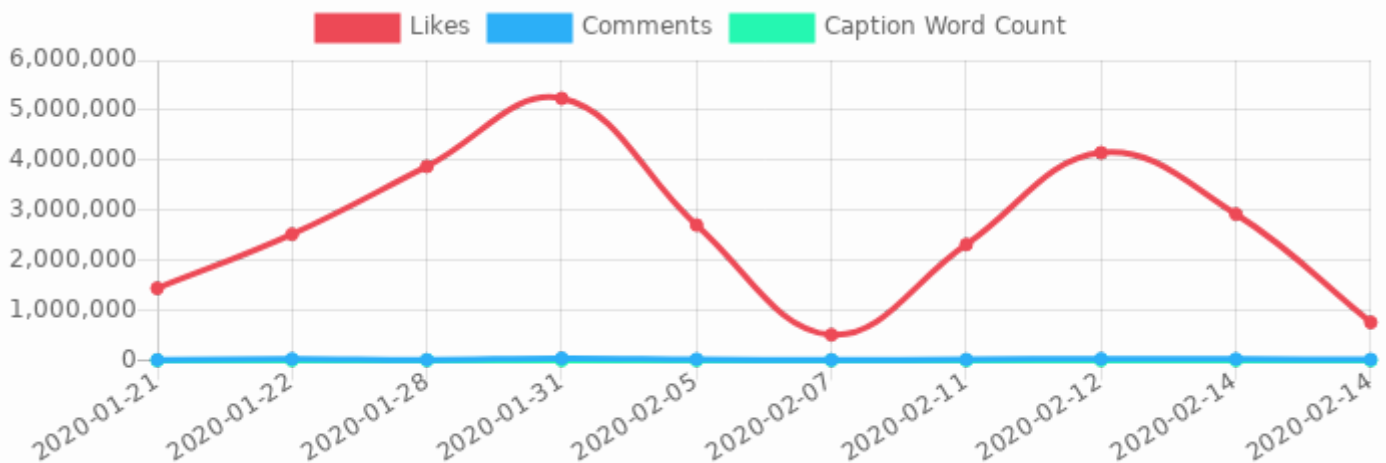

Media Stats Summary

Showing last 10 entries.

	Posted On	Caption	Likes	Comments
	2020-02-14	I wanted to give y'all a ..	♥ 759,164 -71%	💬 15,456 -24%
	2020-02-14	my forehead and i...livin..	♥ 2,922,882 +10%	💬 25,093 +24%
	2020-02-12	Be mine, bih. #XXSavageX	♥ 4,150,421 +57%	💬 30,226 +50%
	2020-02-11	.	♥ 2,315,612 -12%	💬 14,714 -27%
	2020-02-07	when y'all was asleep l..	♥ 510,560 -81%	💬 8,552 -58%
	2020-02-05	super honored to be recei..	♥ 2,705,295 +2%	💬 20,997 +4%
	2020-01-31	Spring bout to be real Sa..	♥ 5,236,266 +98%	💬 41,831 +107%
	2020-01-28	still doesn't feel real..	♥ 3,877,124 +47%	💬 9,812 -51%
	2020-01-22	We back wit #TUTORIALTUES..	♥ 2,520,941 -5%	💬 27,852 +38%
	2020-01-21	@i_d @alastairmckimm @ma..	♥ 1,440,773 -46%	💬 7,543 -63%

Media Stats Chart

Last checked date: 2020-02-21 05:29:23