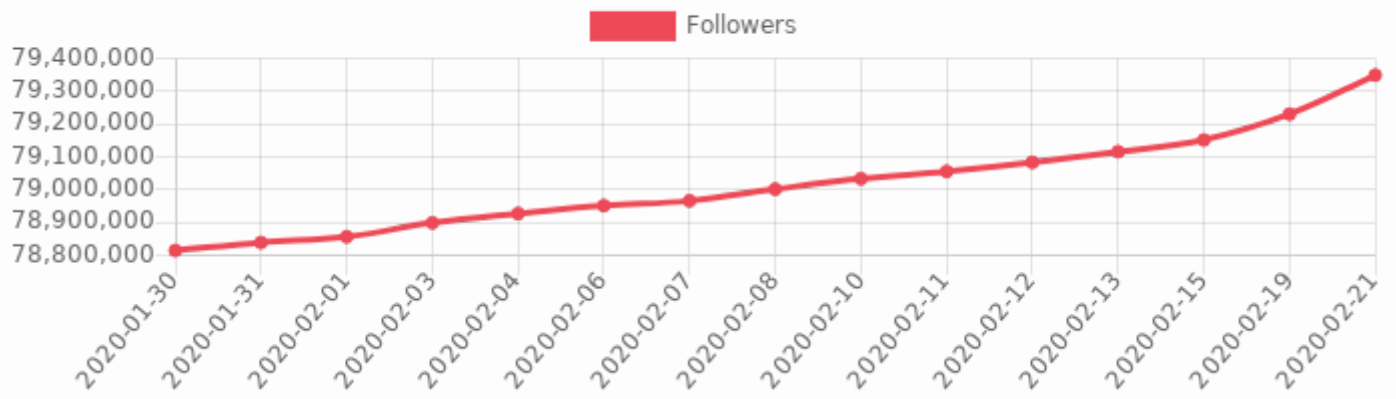

3.36%

Other Average Engagement

Engagement ?

3%

Average Likes ❤️

2,645,608

Average Comments 💬

20,213

People Statistics Summary

Followers evolution chart

Following evolution chart

Account Stats Summary

Showing last 15 entries.

Date 		Followers		Following		Uploads	
2020-02-21	Fri	79,348,735	+118904	1,427	-	4,643	-
2020-02-19	Wed	79,229,831	+78719	1,427	-	4,643	-
2020-02-15	Sat	79,151,112	+35621	1,427	-	4,643	+2
2020-02-13	Thu	79,115,491	+32610	1,427	+4	4,641	+1
2020-02-12	Wed	79,082,881	+27699	1,423	-	4,640	-
2020-02-11	Tue	79,055,182	+22123	1,423	-	4,640	+1
2020-02-10	Mon	79,033,059	+31760	1,423	+2	4,639	-
2020-02-08	Sat	79,001,299	+35630	1,421	+2	4,639	+1
2020-02-07	Fri	78,965,669	+14550	1,419	+1	4,638	-
2020-02-06	Thu	78,951,119	+24139	1,418	-1	4,638	+1
2020-02-04	Tue	78,926,980	+28531	1,419	-	4,637	-
2020-02-03	Mon	78,898,449	+42353	1,419	-	4,637	-
2020-02-01	Sat	78,856,096	+17696	1,419	-	4,637	-
2020-01-31	Fri	78,838,400	+24138	1,419	-	4,637	+1
2020-01-30	Thu	78,814,262	-	1,419	-	4,636	-
 Total Summary		+534473				+7	

Average Engagement Rate Chart

Each value in this chart is equal to the Average Engagement Rate of the account in that specific day.

Future Projections

Here you can see the approximated future projections based on your previous days averages

Time Until	Date	Followers	Uploads
Current Stats	2020-02-21	79,348,735	4,643
30 days	2020-03-22	80,150,455	4,673
60 days	2020-04-21	80,952,175	4,703
3 months	2020-05-21	81,753,895	4,733
6 months	2020-08-19	84,159,055	4,823
9 months	2020-11-17	86,564,215	4,913
1 year	2021-02-20	89,102,995	5,008
1 year and half	2021-08-21	93,966,763	5,190
2 years	2022-02-20	98,857,255	5,373