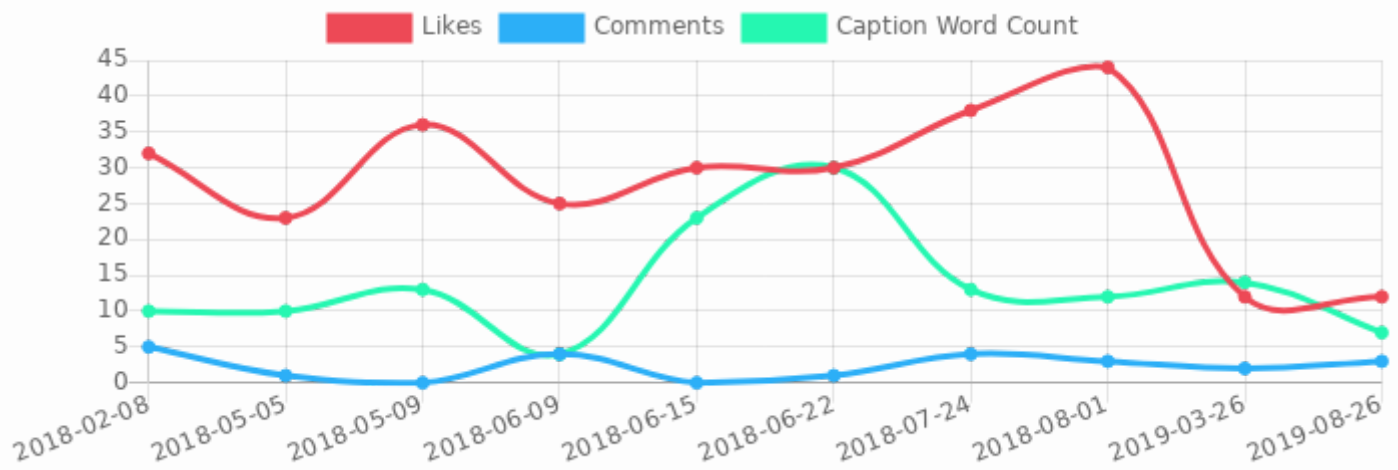

Media Stats Summary

Showing last 10 entries.

	Posted On	Caption	Likes	Comments
	2019-08-26	SEO Text Tips #seo #301re..	❤️ 12 -57%	💬 3 +30%
	2019-03-26	Get your tickets for tomo..	❤️ 12 -57%	💬 2 -13%
	2018-08-01	Bdx tonight don't miss ..	❤️ 44 +56%	💬 3 +30%
	2018-07-24	Summer nights out used to..	❤️ 38 +35%	💬 4 +74%
	2018-06-22	Boyd Digital run the orig..	❤️ 30 +6%	💬 1 -57%
	2018-06-15	Treating one of our inter..	❤️ 30 +6%	💬 0 -100%
	2018-06-09	Islay beach rugby @brewgo..	❤️ 25 -11%	💬 4 +74%
	2018-05-09	Belated #kiltwalk Boyd Di..	❤️ 36 +28%	💬 0 -100%
	2018-05-05	Friday beers thanks to @b..	❤️ 23 -18%	💬 1 -57%
	2018-02-08	UV table tennis! #digital..	❤️ 32 +13%	💬 5 +117%

Media Stats Chart