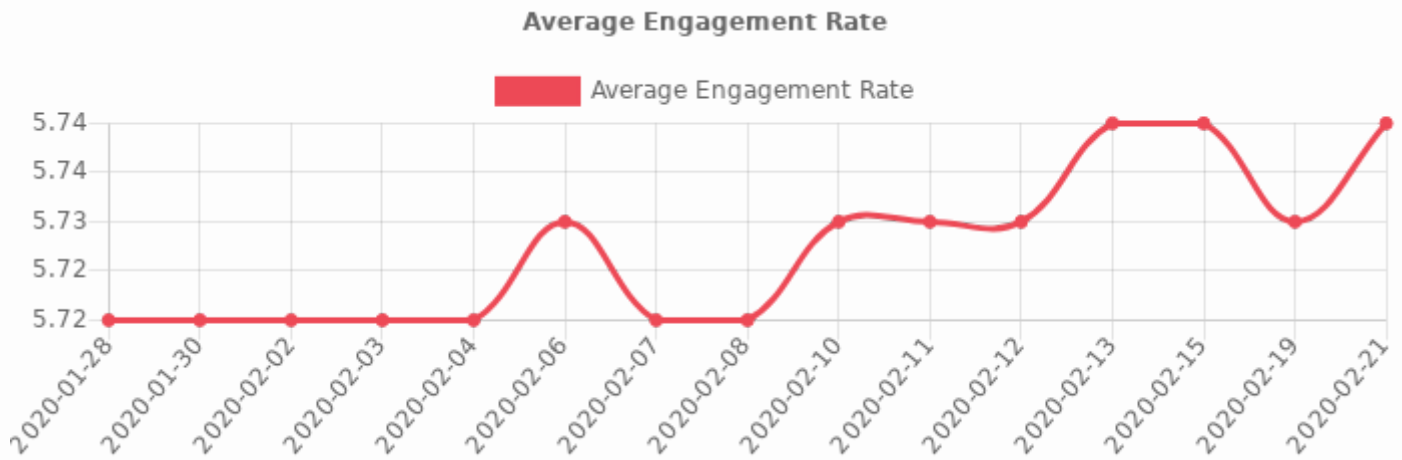

## Followers evolution chart

## Following evolution chart

# Account Stats Summary

Showing last 15 entries.

| Date             |     | Followers |    | Following |    | Uploads |   |
|---|-----|-----------|----|-----------|----|---------|---|
| 2020-02-21  | Fri | 531       | -1 | 1,385     | -  | 225     | - |
| 2020-02-19  | Wed | 532       | +1 | 1,385     | -1 | 225     | - |
| 2020-02-15  | Sat | 531       | -  | 1,386     | -1 | 225     | - |
| 2020-02-13  | Thu | 531       | -1 | 1,387     | -  | 225     | - |
| 2020-02-12  | Wed | 532       | -  | 1,387     | +1 | 225     | - |
| 2020-02-11  | Tue | 532       | -  | 1,386     | -1 | 225     | - |
| 2020-02-10  | Mon | 532       | -1 | 1,387     | -  | 225     | - |
| 2020-02-08  | Sat | 533       | -  | 1,387     | -  | 225     | - |
| 2020-02-07  | Fri | 533       | +1 | 1,387     | -1 | 225     | - |
| 2020-02-06  | Thu | 532       | -1 | 1,388     | -  | 225     | - |
| 2020-02-04  | Tue | 533       | -  | 1,388     | -  | 225     | - |
| 2020-02-03  | Mon | 533       | -  | 1,388     | -  | 225     | - |
| 2020-02-02  | Sun | 533       | -  | 1,388     | -  | 225     | - |
| 2020-01-30  | Thu | 533       | -  | 1,388     | -2 | 225     | - |
| 2020-01-28  | Tue | 533       | -  | 1,390     | -  | 225     | - |
|  Total Summary |     |           | -2 |           |    | -       |   |

# Average Engagement Rate Chart

Each value in this chart is equal to the Average Engagement Rate of the account in that specific day.