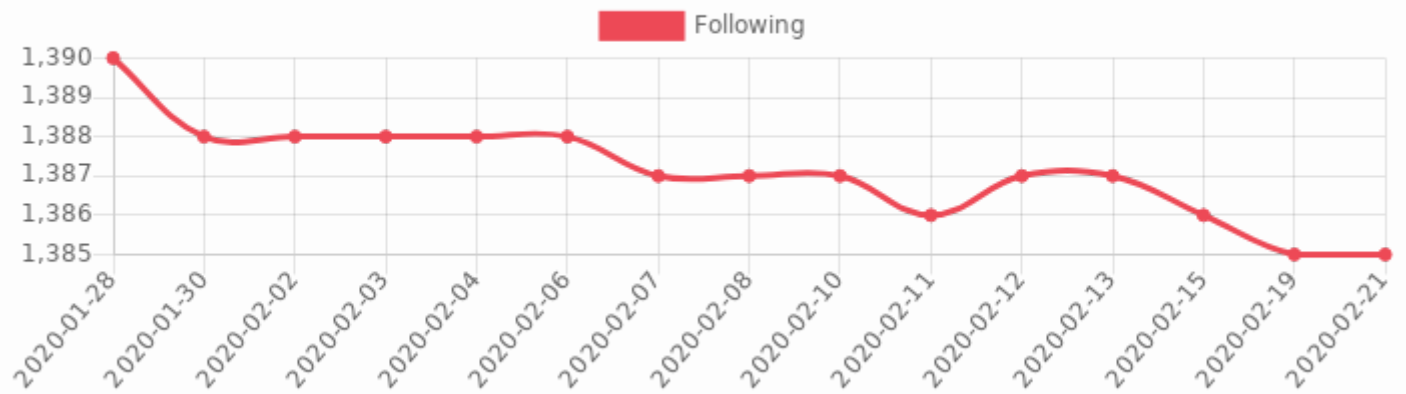

Following evolution chart