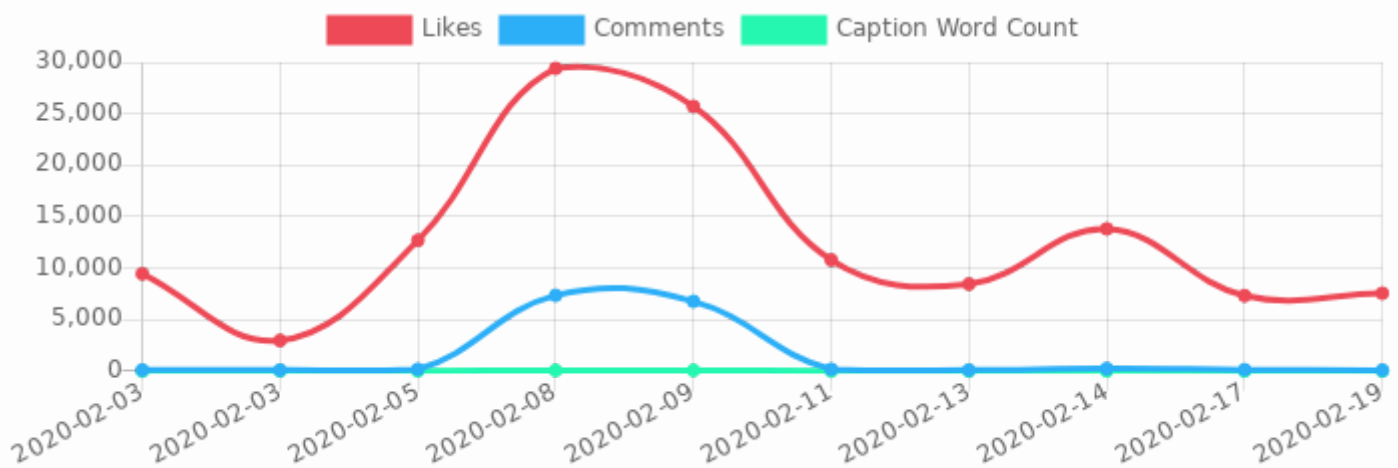

Media Stats Summary

Showing last 10 entries.

	Posted On	Caption	Likes	Comments
	2020-02-19	DOUBLE TAP to join the Pa..	♥ 7,554 -41%	💬 82 -95%
	2020-02-17	Lookin' hot, hot, hot. ...	♥ 7,323 -43%	💬 129 -92%
	2020-02-14	DOUBLE TAP if your valent..	♥ 13,815 +8%	💬 240 -84%
	2020-02-13	The heart knows what it w..	♥ 8,452 -34%	💬 91 -94%
	2020-02-11	♥ if this just made ..	♥ 10,792 -16%	💬 177 -88%
	2020-02-09	☐☐☐ IT'S #NATI..	♥ 25,710 +100%	💬 6,773 +345%
	2020-02-08	☐☐☐ TOMORROW IS ..	♥ 29,404 +129%	💬 7,354 +384%
	2020-02-05	There's no such thing a..	♥ 12,694 -1%	💬 177 -88%
	2020-02-03	Not knowing where your pi..	♥ 2,971 -77%	💬 84 -94%
	2020-02-03	Monday mooooooooooooood.	♥ 9,446 -26%	💬 98 -94%

Media Stats Chart

Last checked date: 2020-02-21 05:24:41