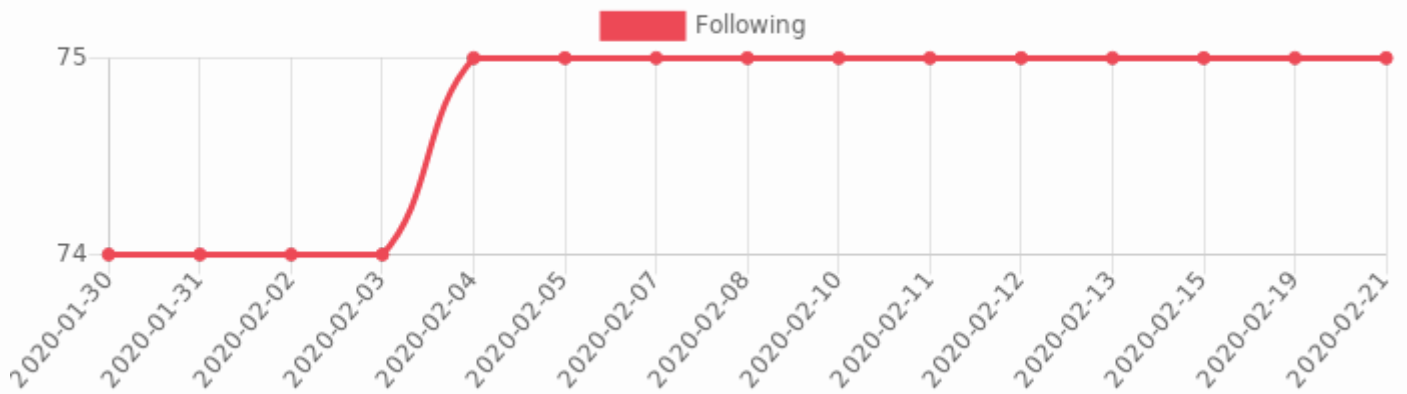

0.87%

Other Average Engagement

Engagement 

1%

Average Likes 

12,825

Average Comments 

1,521

People Statistics Summary

Followers evolution chart

Following evolution chart

Account Stats Summary

Showing last 15 entries.

Date 		Followers		Following		Uploads	
2020-02-21	Fri	1,657,293	+1535	75	-	2,076	-
2020-02-19	Wed	1,655,758	+3219	75	-	2,076	+2
2020-02-15	Sat	1,652,539	+1056	75	-	2,074	+1
2020-02-13	Thu	1,651,483	+1580	75	-	2,073	+1
2020-02-12	Wed	1,649,903	+716	75	-	2,072	+1
2020-02-11	Tue	1,649,187	+631	75	-	2,071	-
2020-02-10	Mon	1,648,556	+1681	75	-	2,071	+1
2020-02-08	Sat	1,646,875	+1371	75	-	2,070	+1
2020-02-07	Fri	1,645,504	+1471	75	-	2,069	+1
2020-02-05	Wed	1,644,033	+1047	75	-	2,068	-
2020-02-04	Tue	1,642,986	+1076	75	+1	2,068	+2
2020-02-03	Mon	1,641,910	+956	74	-	2,066	+1
2020-02-02	Sun	1,640,954	+1427	74	-	2,065	+2
2020-01-31	Fri	1,639,527	+976	74	-	2,063	+1
2020-01-30	Thu	1,638,551	-	74	-	2,062	-
 Total Summary		+18742				+14	

Average Engagement Rate Chart

Each value in this chart is equal to the Average Engagement Rate of the account in that specific day.

Future Projections

Here you can see the approximated future projections based on your previous days averages

Time Until	Date	Followers	Uploads
Current Stats	2020-02-21	1,657,293	2,076
30 days	2020-03-22	1,685,433	2,106
60 days	2020-04-21	1,713,573	2,136
3 months	2020-05-21	1,741,713	2,166
6 months	2020-08-19	1,826,133	2,256
9 months	2020-11-17	1,910,553	2,346
1 year	2021-02-20	1,999,663	2,441
1 year and half	2021-08-21	2,170,379	2,623
2 years	2022-02-20	2,342,033	2,806