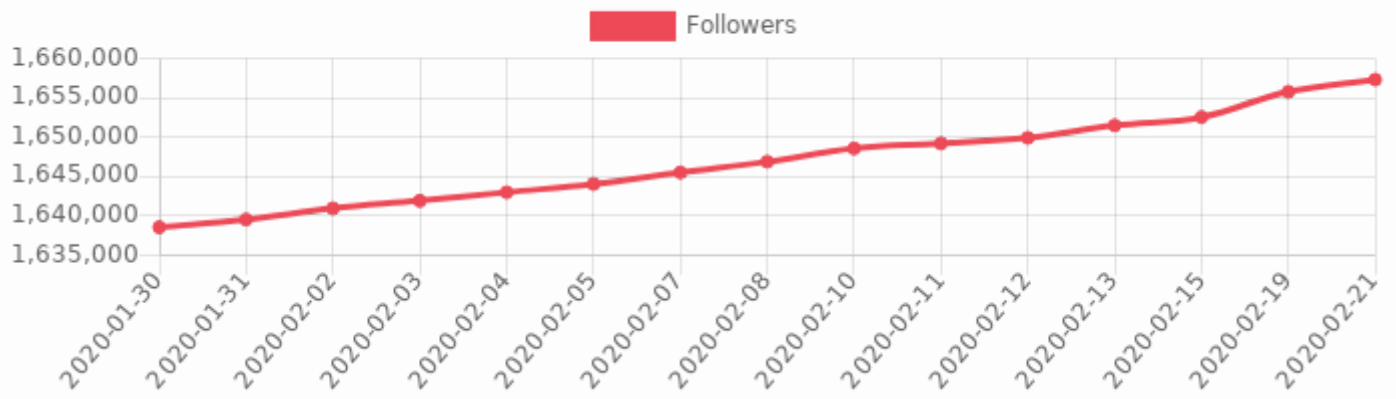

0.87%

Other Average Engagement

Engagement 

1%

Average Likes 

12,825

Average Comments 

1,521

People Statistics Summary

Followers evolution chart

Following evolution chart

Account Stats Summary

Showing last 15 entries.

Date 		Followers		Following		Uploads	
2020-02-21	Fri	1,657,293	+1535	75	-	2,076	-
2020-02-19	Wed	1,655,758	+3219	75	-	2,076	+2
2020-02-15	Sat	1,652,539	+1056	75	-	2,074	+1
2020-02-13	Thu	1,651,483	+1580	75	-	2,073	+1
2020-02-12	Wed	1,649,903	+716	75	-	2,072	+1
2020-02-11	Tue	1,649,187	+631	75	-	2,071	-
2020-02-10	Mon	1,648,556	+1681	75	-	2,071	+1
2020-02-08	Sat	1,646,875	+1371	75	-	2,070	+1
2020-02-07	Fri	1,645,504	+1471	75	-	2,069	+1
2020-02-05	Wed	1,644,033	+1047	75	-	2,068	-
2020-02-04	Tue	1,642,986	+1076	75	+1	2,068	+2
2020-02-03	Mon	1,641,910	+956	74	-	2,066	+1
2020-02-02	Sun	1,640,954	+1427	74	-	2,065	+2
2020-01-31	Fri	1,639,527	+976	74	-	2,063	+1
2020-01-30	Thu	1,638,551	-	74	-	2,062	-
 Total Summary		+18742				+14	

Average Engagement Rate Chart

Each value in this chart is equal to the Average Engagement Rate of the account in that specific day.

Future Projections

Here you can see the approximated future projections based on your previous days averages

Time Until	Date	Followers	Uploads
Current Stats	2020-02-21	1,657,293	2,076
30 days	2020-03-22	1,685,433	2,106
60 days	2020-04-21	1,713,573	2,136
3 months	2020-05-21	1,741,713	2,166
6 months	2020-08-19	1,826,133	2,256
9 months	2020-11-17	1,910,553	2,346
1 year	2021-02-20	1,999,663	2,441
1 year and half	2021-08-21	2,170,379	2,623
2 years	2022-02-20	2,342,033	2,806