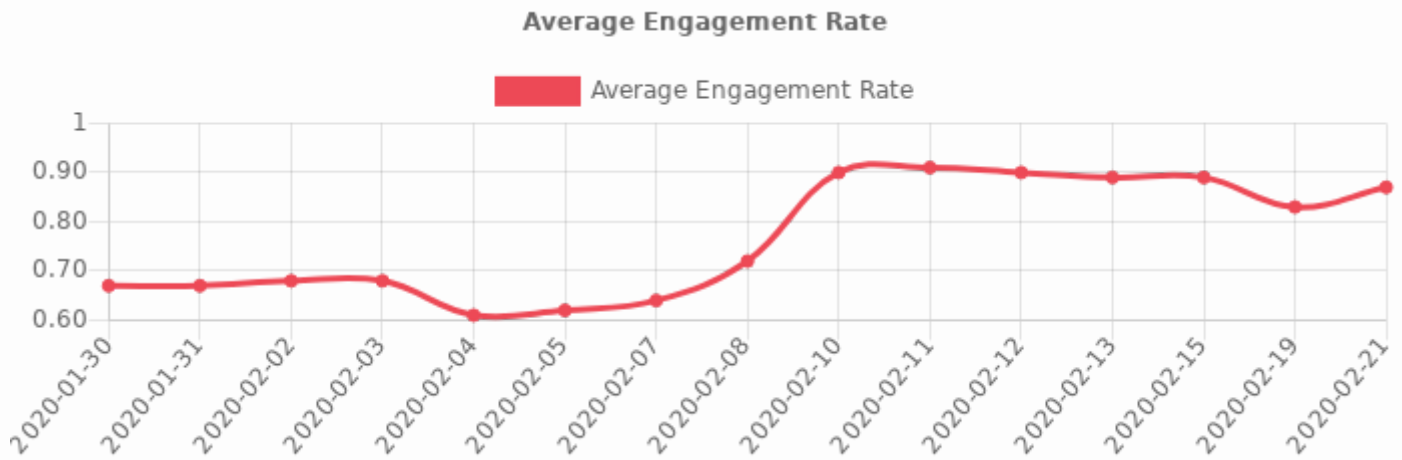

0.87%

Other Average Engagement

Engagement 

1%

Average Likes 

12,825

Average Comments 

1,521

People Statistics Summary

Followers evolution chart

Following evolution chart

Account Stats Summary

Showing last 15 entries.

Date 		Followers		Following		Uploads	
2020-02-21	Fri	1,657,293	+1535	75	-	2,076	-
2020-02-19	Wed	1,655,758	+3219	75	-	2,076	+2
2020-02-15	Sat	1,652,539	+1056	75	-	2,074	+1
2020-02-13	Thu	1,651,483	+1580	75	-	2,073	+1
2020-02-12	Wed	1,649,903	+716	75	-	2,072	+1
2020-02-11	Tue	1,649,187	+631	75	-	2,071	-
2020-02-10	Mon	1,648,556	+1681	75	-	2,071	+1
2020-02-08	Sat	1,646,875	+1371	75	-	2,070	+1
2020-02-07	Fri	1,645,504	+1471	75	-	2,069	+1
2020-02-05	Wed	1,644,033	+1047	75	-	2,068	-
2020-02-04	Tue	1,642,986	+1076	75	+1	2,068	+2
2020-02-03	Mon	1,641,910	+956	74	-	2,066	+1
2020-02-02	Sun	1,640,954	+1427	74	-	2,065	+2
2020-01-31	Fri	1,639,527	+976	74	-	2,063	+1
2020-01-30	Thu	1,638,551	-	74	-	2,062	-
 Total Summary		+18742				+14	

Average Engagement Rate Chart

Each value in this chart is equal to the Average Engagement Rate of the account in that specific day.

Future Projections

Here you can see the approximated future projections based on your previous days averages

Time Until	Date	Followers	Uploads
Current Stats	2020-02-21	1,657,293	2,076
30 days	2020-03-22	1,685,433	2,106
60 days	2020-04-21	1,713,573	2,136
3 months	2020-05-21	1,741,713	2,166
6 months	2020-08-19	1,826,133	2,256
9 months	2020-11-17	1,910,553	2,346
1 year	2021-02-20	1,999,663	2,441
1 year and half	2021-08-21	2,170,379	2,623
2 years	2022-02-20	2,342,033	2,806