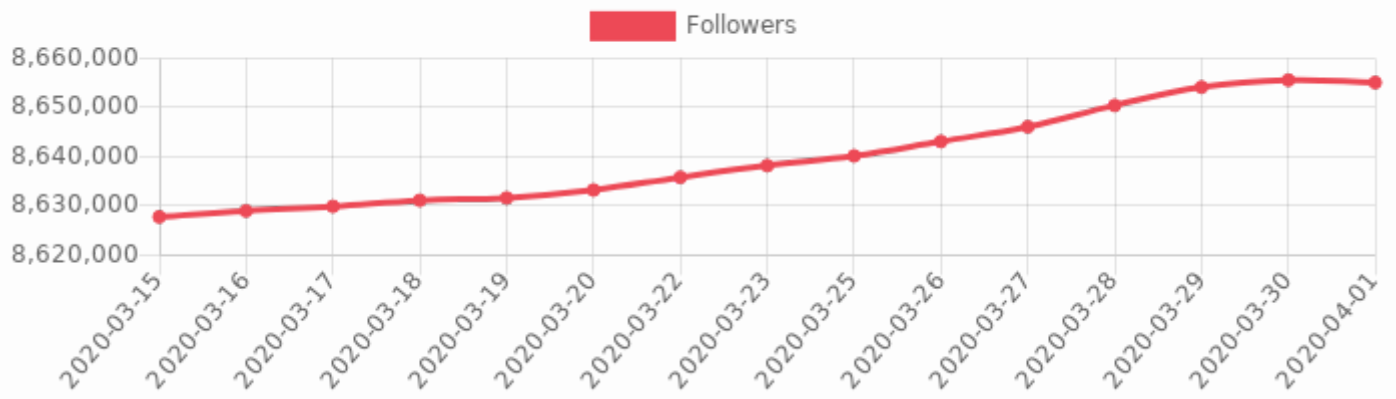

## Other Average Engagement

Engagement 

3%

Average Likes 

219,918

Average Comments 

1,810

# People Statistics Summary

## Followers evolution chart