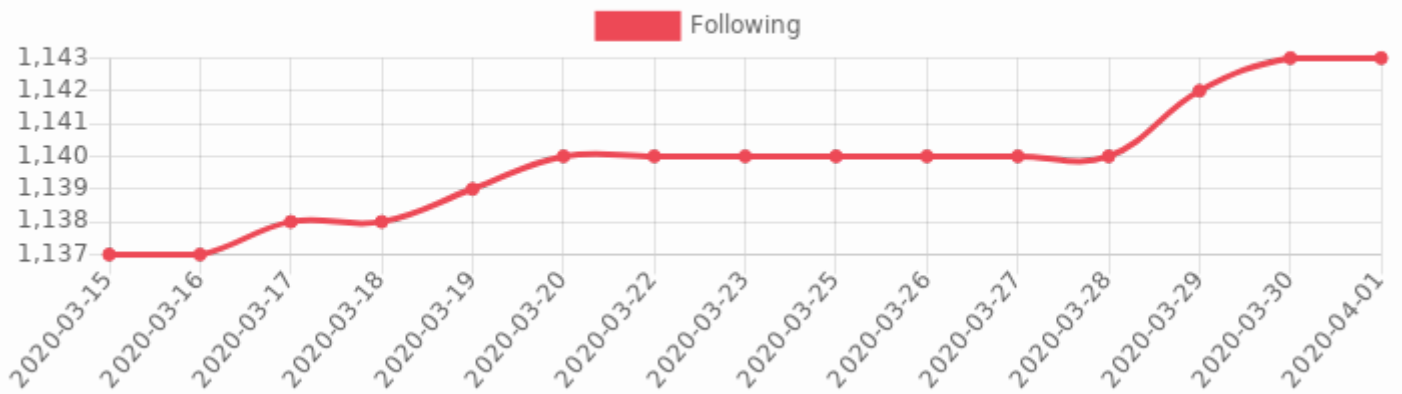

Following evolution chart