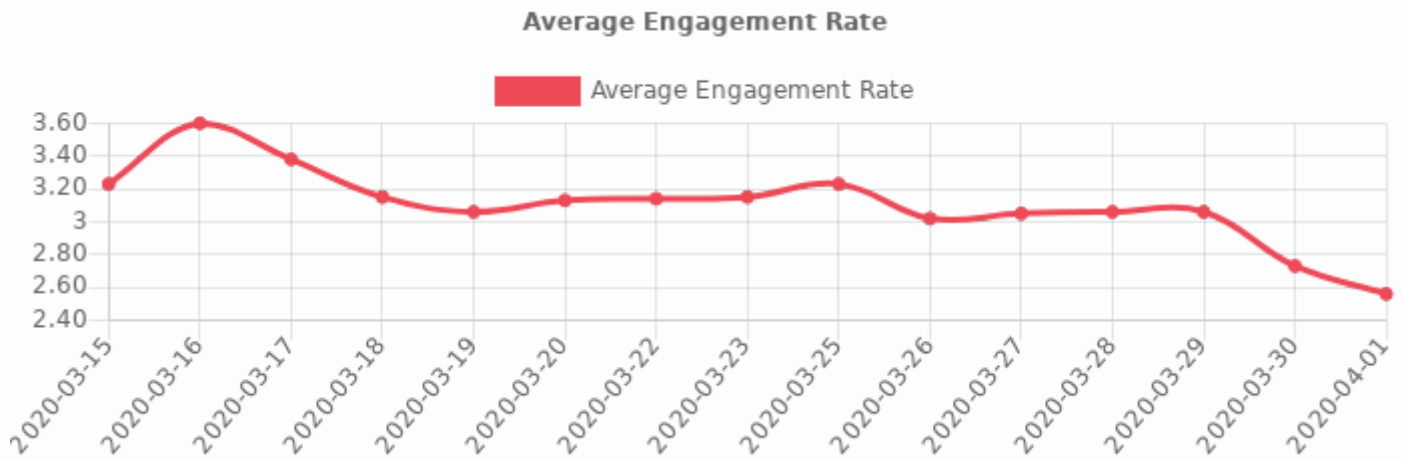

## Followers evolution chart

## Following evolution chart

# Account Stats Summary

Showing last 15 entries.

Date 		Followers		Following		Uploads	
2020-04-01	Wed	8,655,082	-488	1,143	-	81	+3
2020-03-30	Mon	8,655,570	+1421	1,143	+1	78	+1
2020-03-29	Sun	8,654,149	+3721	1,142	+2	77	-
2020-03-28	Sat	8,650,428	+4339	1,140	-	77	-
2020-03-27	Fri	8,646,089	+2984	1,140	-	77	-
2020-03-26	Thu	8,643,105	+2931	1,140	-	77	+1
2020-03-25	Wed	8,640,174	+1966	1,140	-	76	+1
2020-03-23	Mon	8,638,208	+2389	1,140	-	75	-
2020-03-22	Sun	8,635,819	+2577	1,140	-	75	-
2020-03-20	Fri	8,633,242	+1606	1,140	+1	75	-
2020-03-19	Thu	8,631,636	+495	1,139	+1	75	+3
2020-03-18	Wed	8,631,141	+1227	1,138	-	72	+1
2020-03-17	Tue	8,629,914	+920	1,138	+1	71	+1
2020-03-16	Mon	8,628,994	+1209	1,137	-	70	-
2020-03-15	Sun	8,627,785	-	1,137	-	70	-
 Total Summary		+27297				+11	

# Average Engagement Rate Chart

Each value in this chart is equal to the Average Engagement Rate of the account in that specific day.