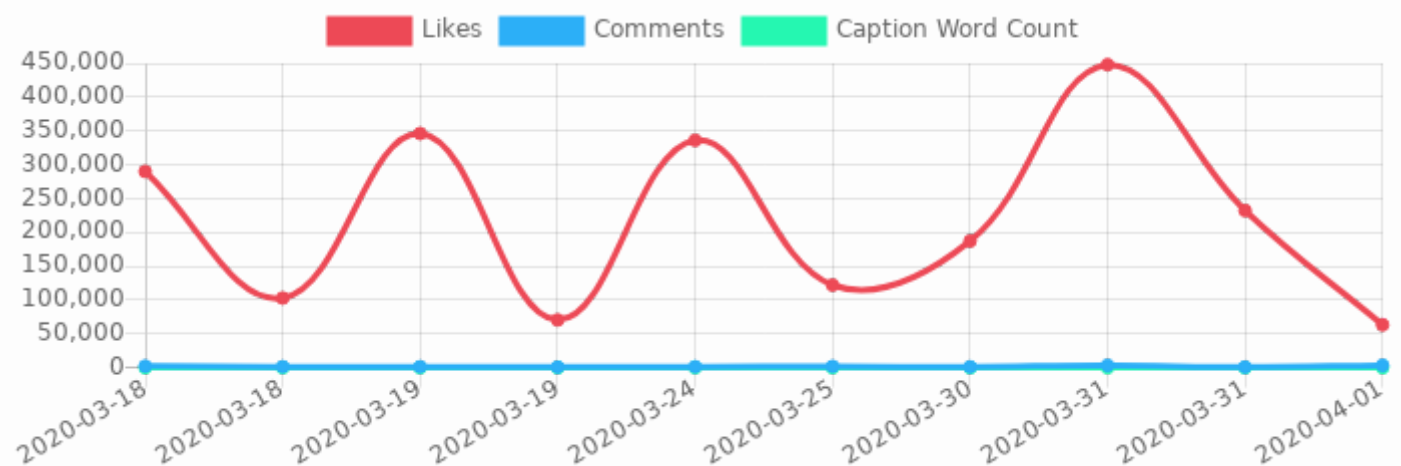

Media Stats Summary

Showing last 10 entries.

	Posted On	Caption	Likes	Comments
	2020-04-01	Should I chop it off?	❤ 63,349 -71%	💬 3,471 +92%
	2020-03-31	□□□□□◆..	❤ 232,357 +6%	💬 895 -51%
	2020-03-31	I should iron my pants bu..	❤ 447,901 +104%	💬 3,402 +88%
	2020-03-30	Still Be Friends music vi..	❤ 187,166 -15%	💬 1,161 -36%
	2020-03-25	2 Seater video just dropp..	❤ 122,068 -44%	💬 1,897 +5%
	2020-03-24	2 seater video Wednesday ..	❤ 336,052 +53%	💬 1,386 -23%
	2020-03-19	Whip the Ferrari through ..	❤ 70,528 -68%	💬 857 -53%
	2020-03-19	Shouts out to @iamspencer..	❤ 346,118 +57%	💬 1,345 -26%
	2020-03-18	While everybody's insid..	❤ 102,895 -53%	💬 1,392 -23%
	2020-03-18	All dressed up with nowhe..	❤ 290,069 +32%	💬 2,290 +26%

Media Stats Chart

Last checked date: 2020-04-01 05:46:16

Time Zone: Europe/London