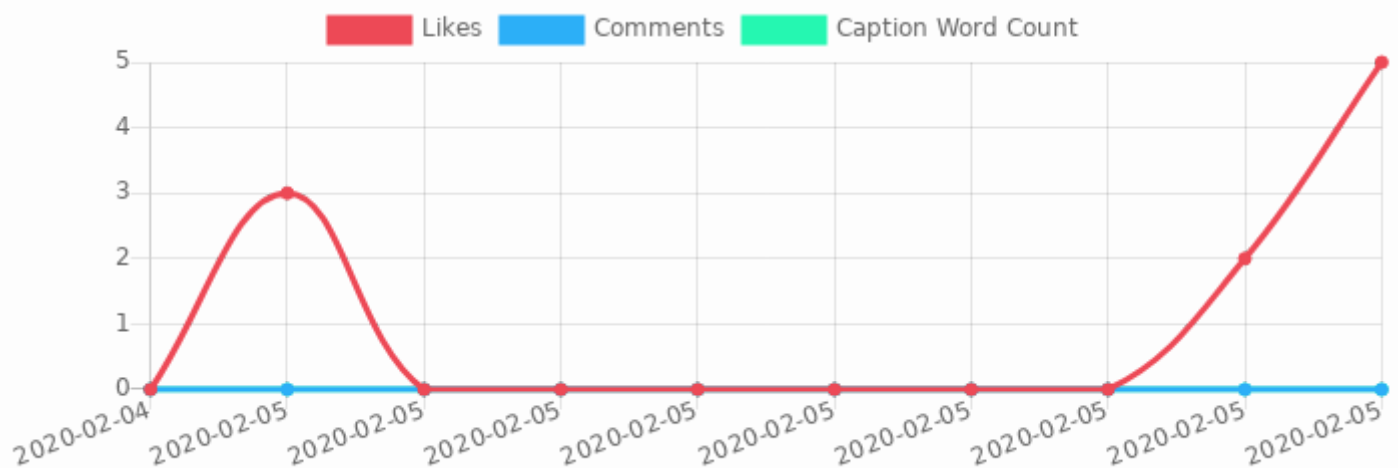

Media Stats Summary

Showing last 10 entries.

	Posted On	Caption	Likes	Comments
	2020-02-05		♥ 5 +400%	💬 0 -
	2020-02-05		♥ 2 +100%	💬 0 -
	2020-02-05		♥ 0 -100%	💬 0 -
	2020-02-05		♥ 0 -100%	💬 0 -
	2020-02-05		♥ 0 -100%	💬 0 -
	2020-02-05		♥ 0 -100%	💬 0 -
	2020-02-05		♥ 0 -100%	💬 0 -
	2020-02-05		♥ 0 -100%	💬 0 -
	2020-02-05		♥ 3 +200%	💬 0 -
	2020-02-04		♥ 0 -100%	💬 0 -

Media Stats Chart

Last checked date: 2020-04-01 05:46:19