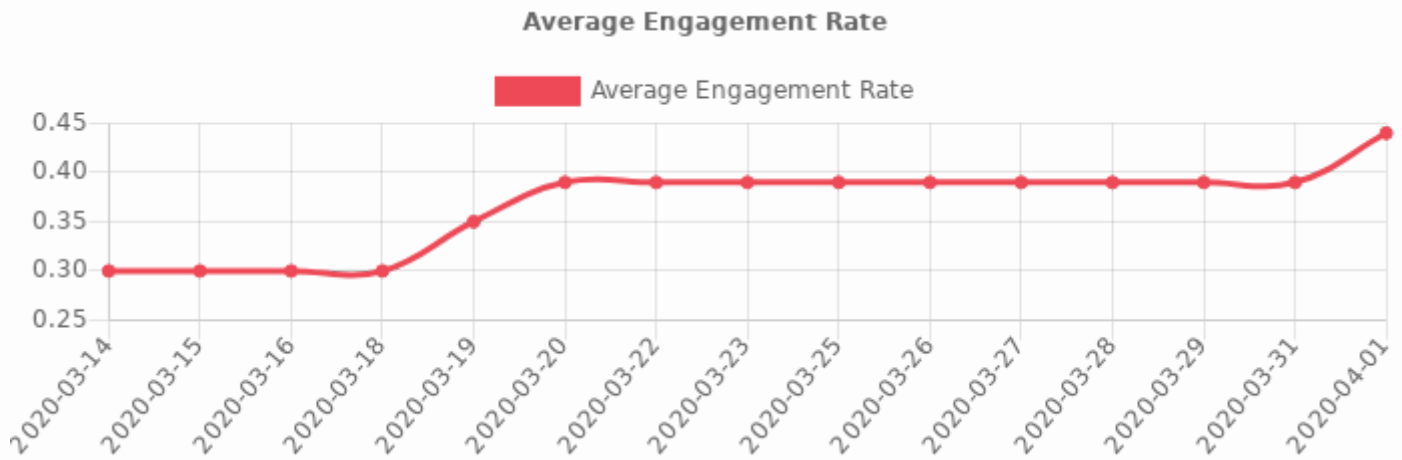

0.44%

Other Average Engagement

Engagement 	0%
Average Likes 	1
Average Comments 	0

People Statistics Summary

Followers evolution chart

Following evolution chart

Account Stats Summary

Showing last 15 entries.

Date 		Followers		Following		Uploads	
2020-04-01	Wed	228	-1	23	-	3,806	-
2020-03-31	Tue	229	-	23	-	3,806	-
2020-03-29	Sun	229	-1	23	-	3,806	-
2020-03-28	Sat	230	-1	23	-	3,806	-
2020-03-27	Fri	231	+1	23	-	3,806	-
2020-03-26	Thu	230	-	23	-	3,806	-
2020-03-25	Wed	230	-	23	-	3,806	-
2020-03-23	Mon	230	-	23	-	3,806	-
2020-03-22	Sun	230	-	23	-	3,806	-
2020-03-20	Fri	230	-	23	-	3,806	-
2020-03-19	Thu	230	-	23	-	3,806	-
2020-03-18	Wed	230	-	23	-	3,806	-
2020-03-16	Mon	230	-	23	-	3,806	-
2020-03-15	Sun	230	-	23	-	3,806	-
2020-03-14	Sat	230	-	23	-	3,806	-
 Total Summary			-2				-

Average Engagement Rate Chart

Each value in this chart is equal to the Average Engagement Rate of the account in that specific day.

Future Projections

Here you can see the approximated future projections based on your previous days averages

Time Until	Date	Followers	Uploads
Current Stats	2020-04-02	228	3,806
30 days	2020-05-02	228	3,806
60 days	2020-06-01	228	3,806
3 months	2020-07-01	228	3,806
6 months	2020-09-29	228	3,806
9 months	2020-12-28	228	3,806
1 year	2021-04-02	228	3,806
1 year and half	2021-10-01	228	3,806
2 years	2022-04-02	228	3,806
Based on an average of		- followers /day	- uploads /day