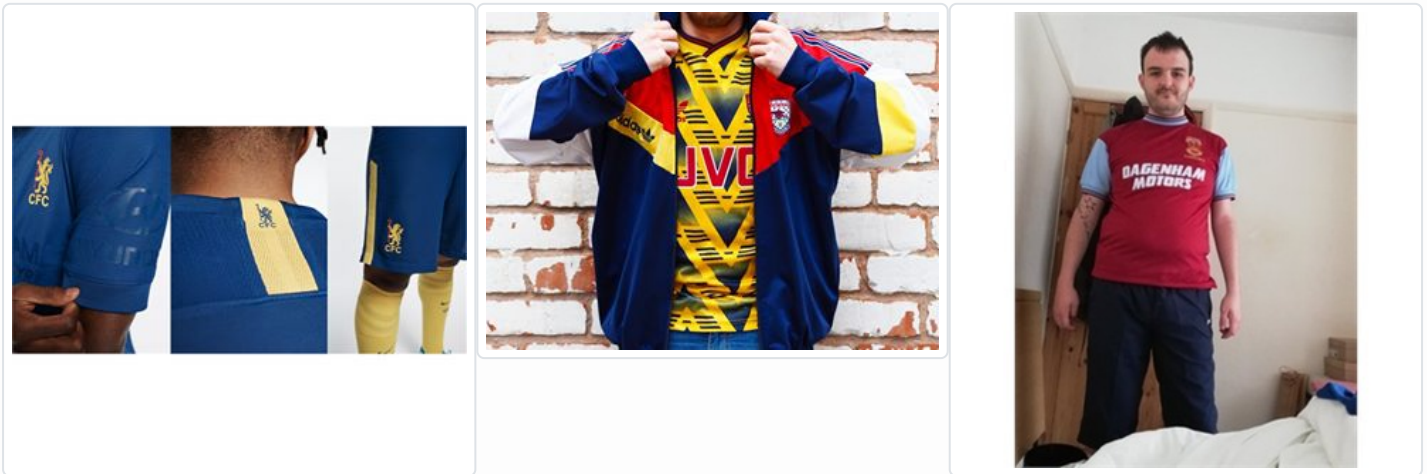

Top Posts

Top posts from the last 10 posts

Engagement Rates on Instagram

These are overall / average engagement rates found on Instagram. Statistics based on analysis of more than 1 million influencer profiles.

Followers	Other Average Engagement	Profile Engagement
< 1,000	8%	0.44%
< 5,000	5.7%	
< 10,000	4%	
< 100,000	2.4%	
100,000+	1.7%