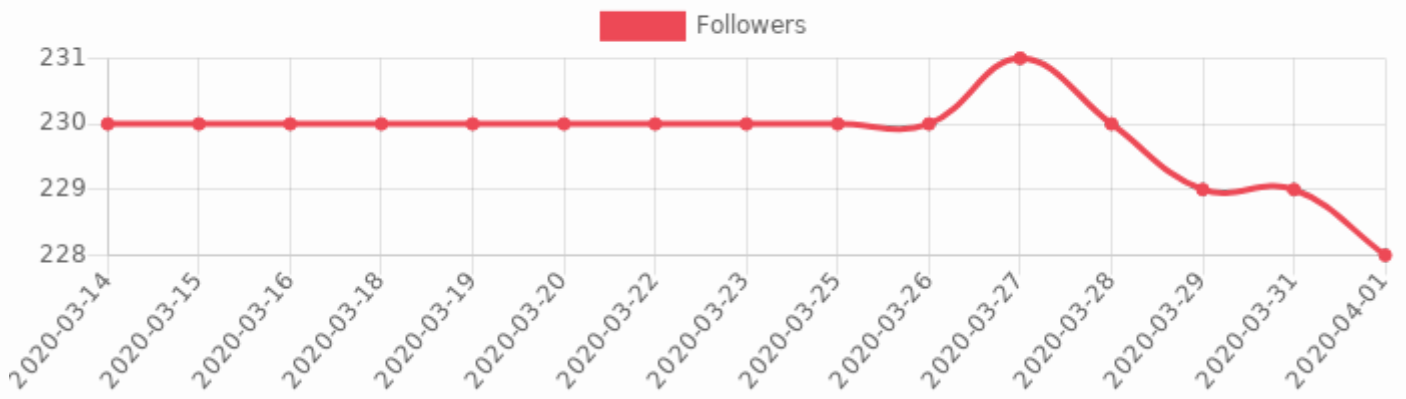

0.44%

Other Average Engagement

Engagement 	0%
Average Likes 	1
Average Comments 	0

People Statistics Summary

Followers evolution chart

Following evolution chart

Account Stats Summary

Showing last 15 entries.

Date 		Followers		Following		Uploads	
2020-04-01	Wed	228	-1	23	-	3,806	-
2020-03-31	Tue	229	-	23	-	3,806	-
2020-03-29	Sun	229	-1	23	-	3,806	-
2020-03-28	Sat	230	-1	23	-	3,806	-
2020-03-27	Fri	231	+1	23	-	3,806	-
2020-03-26	Thu	230	-	23	-	3,806	-
2020-03-25	Wed	230	-	23	-	3,806	-
2020-03-23	Mon	230	-	23	-	3,806	-
2020-03-22	Sun	230	-	23	-	3,806	-
2020-03-20	Fri	230	-	23	-	3,806	-
2020-03-19	Thu	230	-	23	-	3,806	-
2020-03-18	Wed	230	-	23	-	3,806	-
2020-03-16	Mon	230	-	23	-	3,806	-
2020-03-15	Sun	230	-	23	-	3,806	-
2020-03-14	Sat	230	-	23	-	3,806	-
 Total Summary			-2				-

Average Engagement Rate Chart

Each value in this chart is equal to the Average Engagement Rate of the account in that specific day.

Future Projections

Here you can see the approximated future projections based on your previous days averages

Time Until	Date	Followers	Uploads
Current Stats	2020-04-02	228	3,806
30 days	2020-05-02	228	3,806
60 days	2020-06-01	228	3,806
3 months	2020-07-01	228	3,806
6 months	2020-09-29	228	3,806
9 months	2020-12-28	228	3,806
1 year	2021-04-02	228	3,806
1 year and half	2021-10-01	228	3,806
2 years	2022-04-02	228	3,806
Based on an average of		- followers /day	- uploads /day