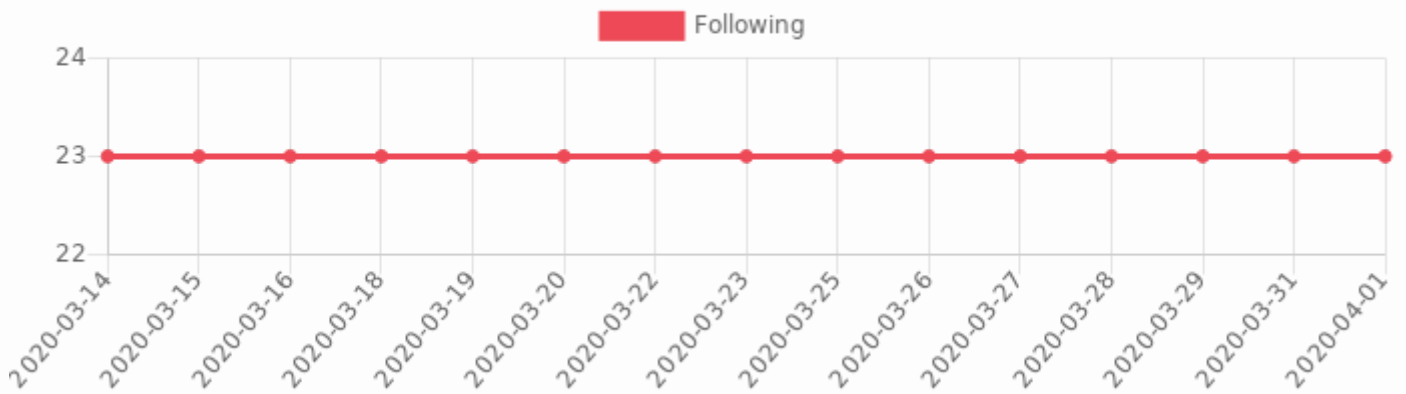

0.44%

Other Average Engagement

Engagement 	0%
Average Likes 	1
Average Comments 	0

People Statistics Summary

Followers evolution chart

Following evolution chart

Account Stats Summary

Showing last 15 entries.

Date 		Followers		Following		Uploads	
2020-04-01	Wed	228	-1	23	-	3,806	-
2020-03-31	Tue	229	-	23	-	3,806	-
2020-03-29	Sun	229	-1	23	-	3,806	-
2020-03-28	Sat	230	-1	23	-	3,806	-
2020-03-27	Fri	231	+1	23	-	3,806	-
2020-03-26	Thu	230	-	23	-	3,806	-
2020-03-25	Wed	230	-	23	-	3,806	-
2020-03-23	Mon	230	-	23	-	3,806	-
2020-03-22	Sun	230	-	23	-	3,806	-
2020-03-20	Fri	230	-	23	-	3,806	-
2020-03-19	Thu	230	-	23	-	3,806	-
2020-03-18	Wed	230	-	23	-	3,806	-
2020-03-16	Mon	230	-	23	-	3,806	-
2020-03-15	Sun	230	-	23	-	3,806	-
2020-03-14	Sat	230	-	23	-	3,806	-
 Total Summary			-2				-

Average Engagement Rate Chart

Each value in this chart is equal to the Average Engagement Rate of the account in that specific day.

Future Projections

Here you can see the approximated future projections based on your previous days averages

Time Until	Date	Followers	Uploads
Current Stats	2020-04-02	228	3,806
30 days	2020-05-02	228	3,806
60 days	2020-06-01	228	3,806
3 months	2020-07-01	228	3,806
6 months	2020-09-29	228	3,806
9 months	2020-12-28	228	3,806
1 year	2021-04-02	228	3,806
1 year and half	2021-10-01	228	3,806
2 years	2022-04-02	228	3,806
Based on an average of		- followers /day	- uploads /day