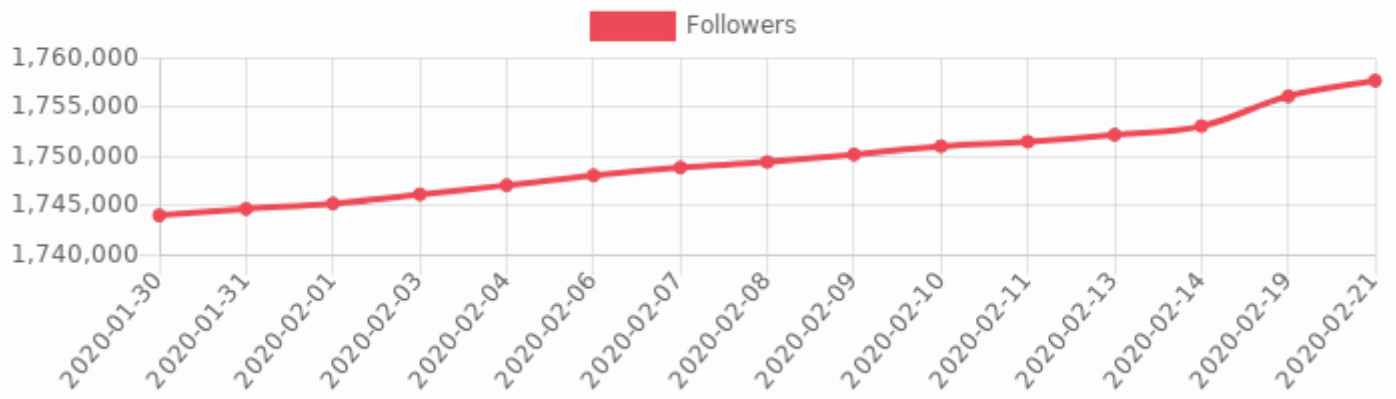

0.74%

Other Average Engagement

Engagement

1%

Average Likes

12,380

Average Comments

555

People Statistics Summary

Followers evolution chart

Following evolution chart

Account Stats Summary

Showing last 15 entries.

Date 		Followers		Following		Uploads	
2020-02-21	Fri	1,757,727	+1585	1,111	-	1,699	-
2020-02-19	Wed	1,756,142	+3020	1,111	-2	1,699	+2
2020-02-14	Fri	1,753,122	+893	1,113	-	1,697	+1
2020-02-13	Thu	1,752,229	+697	1,113	-	1,696	-
2020-02-11	Tue	1,751,532	+466	1,113	-	1,696	-
2020-02-10	Mon	1,751,066	+841	1,113	+1	1,696	+2
2020-02-09	Sun	1,750,225	+764	1,112	-	1,694	-
2020-02-08	Sat	1,749,461	+554	1,112	-	1,694	+1
2020-02-07	Fri	1,748,907	+797	1,112	-	1,693	-
2020-02-06	Thu	1,748,110	+1007	1,112	-	1,693	+1
2020-02-04	Tue	1,747,103	+928	1,112	-	1,692	+1
2020-02-03	Mon	1,746,175	+928	1,112	-	1,691	+2
2020-02-01	Sat	1,745,247	+550	1,112	-	1,689	+1
2020-01-31	Fri	1,744,697	+654	1,112	-	1,688	-
2020-01-30	Thu	1,744,043	-	1,112	-	1,688	-
 Total Summary		+13684				+11	

Average Engagement Rate Chart

Each value in this chart is equal to the Average Engagement Rate of the account in that specific day.

Future Projections

Here you can see the approximated future projections based on your previous days averages

Time Until	Date	Followers	Uploads
Current Stats	2020-02-21	1,757,727	1,699
30 days	2020-03-22	1,778,277	1,729
60 days	2020-04-21	1,798,827	1,759
3 months	2020-05-21	1,819,377	1,789
6 months	2020-08-19	1,881,027	1,879
9 months	2020-11-17	1,942,677	1,969
1 year	2021-02-20	2,007,752	2,064
1 year and half	2021-08-21	2,132,422	2,246
2 years	2022-02-20	2,257,777	2,429