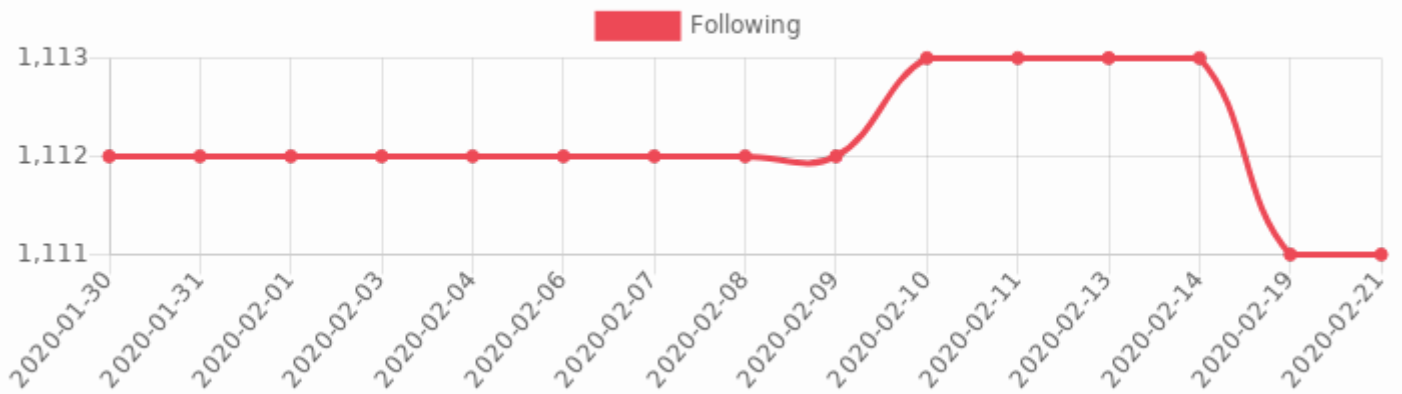

0.74%

Other Average Engagement

Engagement

1%

Average Likes

12,380

Average Comments

555

People Statistics Summary

Followers evolution chart

Following evolution chart

Account Stats Summary

Showing last 15 entries.

Date 		Followers		Following		Uploads	
2020-02-21	Fri	1,757,727	+1585	1,111	-	1,699	-
2020-02-19	Wed	1,756,142	+3020	1,111	-2	1,699	+2
2020-02-14	Fri	1,753,122	+893	1,113	-	1,697	+1
2020-02-13	Thu	1,752,229	+697	1,113	-	1,696	-
2020-02-11	Tue	1,751,532	+466	1,113	-	1,696	-
2020-02-10	Mon	1,751,066	+841	1,113	+1	1,696	+2
2020-02-09	Sun	1,750,225	+764	1,112	-	1,694	-
2020-02-08	Sat	1,749,461	+554	1,112	-	1,694	+1
2020-02-07	Fri	1,748,907	+797	1,112	-	1,693	-
2020-02-06	Thu	1,748,110	+1007	1,112	-	1,693	+1
2020-02-04	Tue	1,747,103	+928	1,112	-	1,692	+1
2020-02-03	Mon	1,746,175	+928	1,112	-	1,691	+2
2020-02-01	Sat	1,745,247	+550	1,112	-	1,689	+1
2020-01-31	Fri	1,744,697	+654	1,112	-	1,688	-
2020-01-30	Thu	1,744,043	-	1,112	-	1,688	-
 Total Summary		+13684				+11	

Average Engagement Rate Chart

Each value in this chart is equal to the Average Engagement Rate of the account in that specific day.

Future Projections

Here you can see the approximated future projections based on your previous days averages

Time Until	Date	Followers	Uploads
Current Stats	2020-02-21	1,757,727	1,699
30 days	2020-03-22	1,778,277	1,729
60 days	2020-04-21	1,798,827	1,759
3 months	2020-05-21	1,819,377	1,789
6 months	2020-08-19	1,881,027	1,879
9 months	2020-11-17	1,942,677	1,969
1 year	2021-02-20	2,007,752	2,064
1 year and half	2021-08-21	2,132,422	2,246
2 years	2022-02-20	2,257,777	2,429