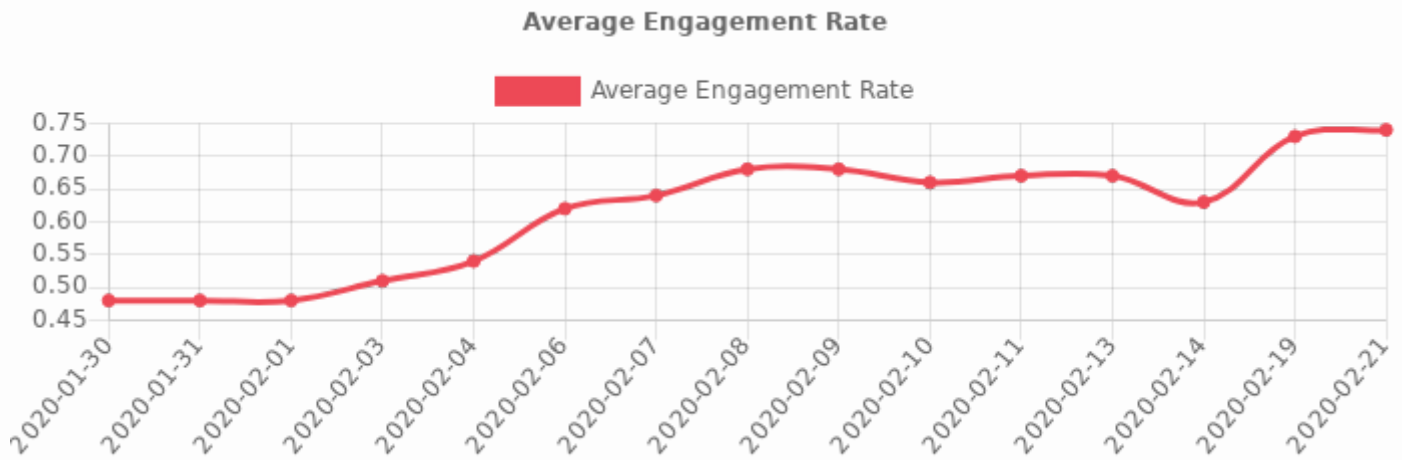

0.74%

Other Average Engagement

Engagement

1%

Average Likes

12,380

Average Comments

555

People Statistics Summary

Followers evolution chart

Following evolution chart

Account Stats Summary

Showing last 15 entries.

Date 		Followers		Following		Uploads	
2020-02-21	Fri	1,757,727	+1585	1,111	-	1,699	-
2020-02-19	Wed	1,756,142	+3020	1,111	-2	1,699	+2
2020-02-14	Fri	1,753,122	+893	1,113	-	1,697	+1
2020-02-13	Thu	1,752,229	+697	1,113	-	1,696	-
2020-02-11	Tue	1,751,532	+466	1,113	-	1,696	-
2020-02-10	Mon	1,751,066	+841	1,113	+1	1,696	+2
2020-02-09	Sun	1,750,225	+764	1,112	-	1,694	-
2020-02-08	Sat	1,749,461	+554	1,112	-	1,694	+1
2020-02-07	Fri	1,748,907	+797	1,112	-	1,693	-
2020-02-06	Thu	1,748,110	+1007	1,112	-	1,693	+1
2020-02-04	Tue	1,747,103	+928	1,112	-	1,692	+1
2020-02-03	Mon	1,746,175	+928	1,112	-	1,691	+2
2020-02-01	Sat	1,745,247	+550	1,112	-	1,689	+1
2020-01-31	Fri	1,744,697	+654	1,112	-	1,688	-
2020-01-30	Thu	1,744,043	-	1,112	-	1,688	-
 Total Summary		+13684				+11	

Average Engagement Rate Chart

Each value in this chart is equal to the Average Engagement Rate of the account in that specific day.

Future Projections

Here you can see the approximated future projections based on your previous days averages

Time Until	Date	Followers	Uploads
Current Stats	2020-02-21	1,757,727	1,699
30 days	2020-03-22	1,778,277	1,729
60 days	2020-04-21	1,798,827	1,759
3 months	2020-05-21	1,819,377	1,789
6 months	2020-08-19	1,881,027	1,879
9 months	2020-11-17	1,942,677	1,969
1 year	2021-02-20	2,007,752	2,064
1 year and half	2021-08-21	2,132,422	2,246
2 years	2022-02-20	2,257,777	2,429