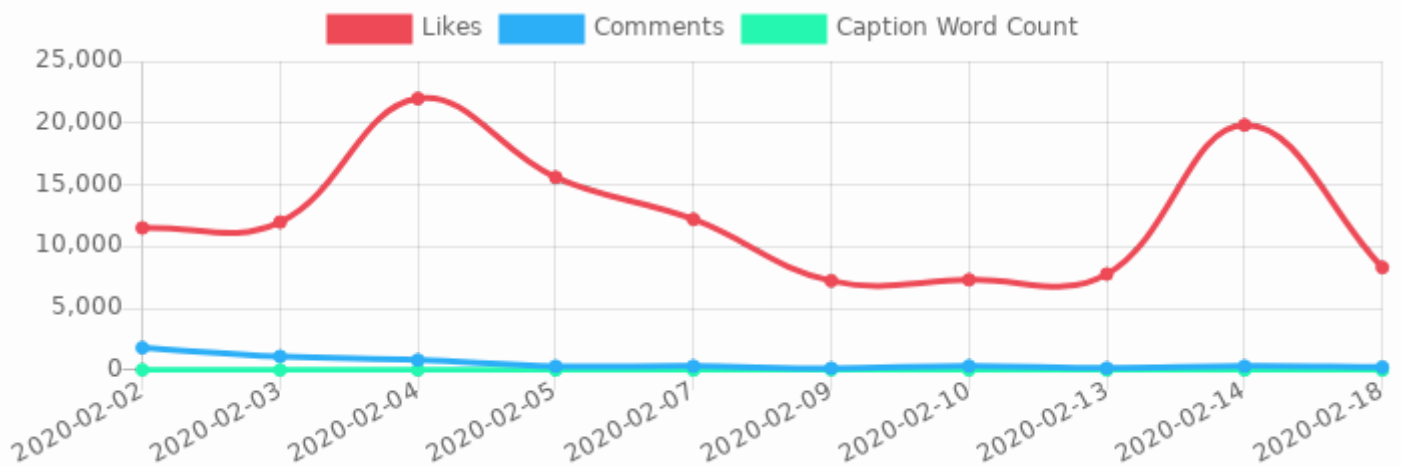

Media Stats Summary

Showing last 10 entries.

	Posted On	Caption	Likes	Comments
	2020-02-18	Bone apple teeth	❤️ 8,310 -33%	💬 236 -57%
	2020-02-14	Spend Valentine's Day w..	❤️ 19,838 +60%	💬 314 -43%
	2020-02-13	The grind never stops	❤️ 7,770 -37%	💬 154 -72%
	2020-02-10	Pop it like it's hot. 💎..	❤️ 7,311 -41%	💬 326 -41%
	2020-02-09	It's #NationalPizzaDay ..	❤️ 7,223 -42%	💬 147 -74%
	2020-02-07	Brands can like memes too..	❤️ 12,204 -1%	💬 317 -43%
	2020-02-05	If you don't have money..	❤️ 15,607 +26%	💬 306 -45%
	2020-02-04	Our newest pizza is almos..	❤️ 21,978 +78%	💬 811 +46%
	2020-02-03	The hardest question we'l..	❤️ 11,977 -3%	💬 1,107 +100%
	2020-02-02	Sorry to all Matthews, Ma..	❤️ 11,508 -7%	💬 1,808 +226%

Media Stats Chart